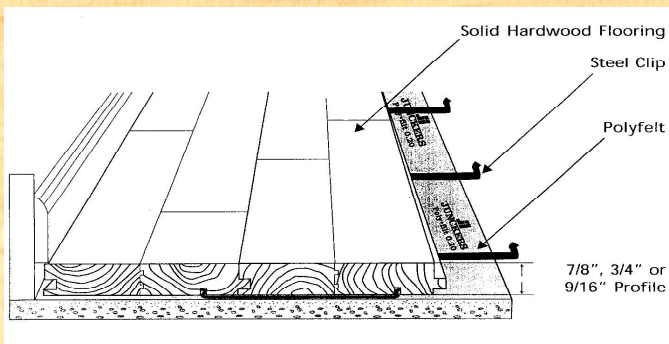

WOOD FLEX CLIP SYSTEM

PRE-FINISHED SOLID HARDWOOD CUSHIONED FLOOR SYSTEM

WOOD FLEX CLIP SYSTEM ADVANTAGES

- **EASE OF MAINTENANCE** – A simple daily dust mopping and weekly damp mopping is all that is needed to keep your floor looking great for years.
- **QUICK AND EASY INSTALLATION** – Since Wood Flex Clip System is a completely prefinished flooring, most floors can be self-installed.
- **MOVEABLE** – If you need to move to a new location, your Wood Flex Clip System floor comes with you.
- **SOLID HARDWOOD** – At 7/8" inch thickness the hardwood surface can be refinished a number of times, providing for an extremely long lifespan; usually well over 20 years.
- **HYGIENICALLY SAFE** – The pre-finished surface of the Wood Flex Clip System floor does not allow the growth of bacteria and is superior to many other types of surfaces.
- **IDEAL FOR ALL TYPES OF GROUP EXERCISE** – Whether it's spinning, yoga, Pilates, or aerobics exercise, Wood Flex Clip System flooring is the choice fitness facility managers are making all over the country.

1-800-864-1272
www.alliedproductsllc.com

Allied  **Products, LLC**
Distinctive Flooring & Athletic Surfaces

WOOD FLEX CLIP SYSTEM

WOOD FLEX CLIP SYSTEM QUICK SPECS

SOLID HARDWOOD FLOORING is pre-finished tongue and groove planking. The wood surface is 7/8" of solid hardwood, allowing it to be sanded and refinished a number of times. Boards are 5" by either 6 or 12 feet in length.

INSTALLATION CLIPS are manufactured of tempered spring steel. While not only holding the boards together, the steel clips also allow the boards to deflect along the tongue and groove joint upon impact and subsequently snap back into place, allowing for ideal shock absorption for the athlete.